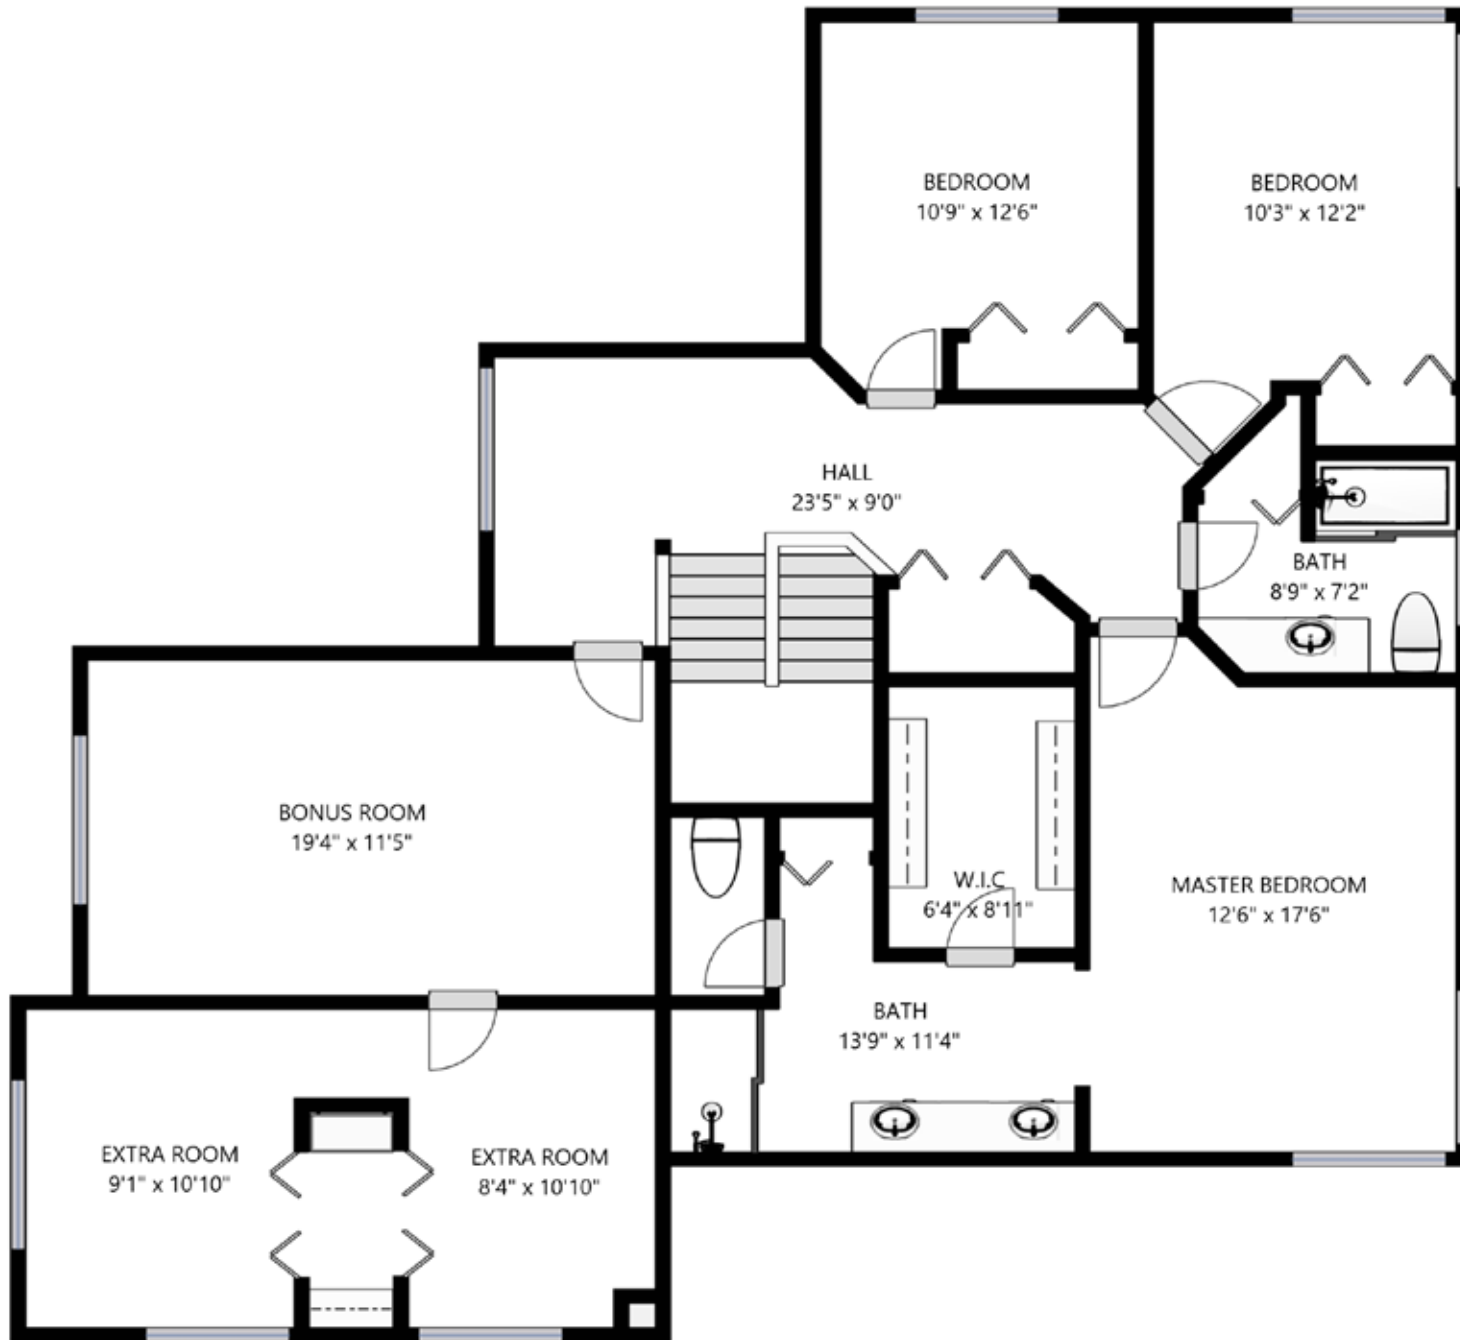

Main Floor

3807 58th St Ct NW | Gig Harbor, WA 98335

Layout & measurement information cannot be guaranteed. Buyer to verify.

Upper Floor

3807 58th St Ct NW | Gig Harbor, WA 98335
Layout & measurement information cannot be guaranteed. Buyer to verify.