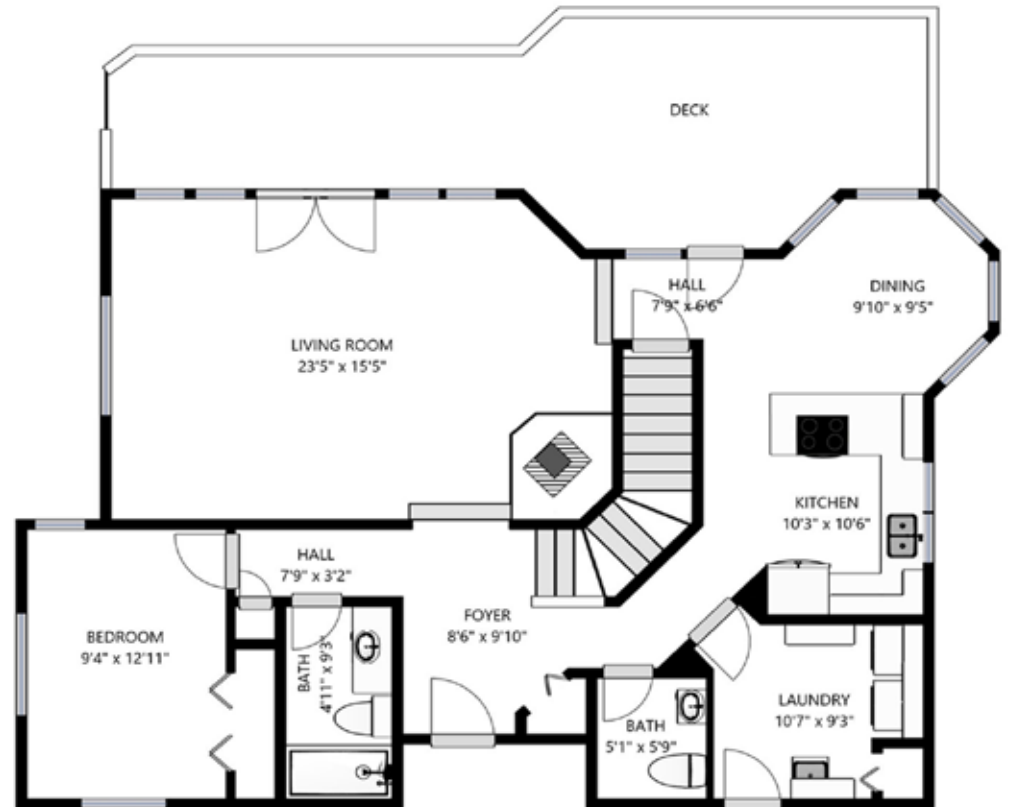

Upper Floor

Lower Level

Main Floor

8307 161st Ave KPS | Lakebay, WA 98351
 Layout & measurement information cannot be guaranteed. Buyer to verify.