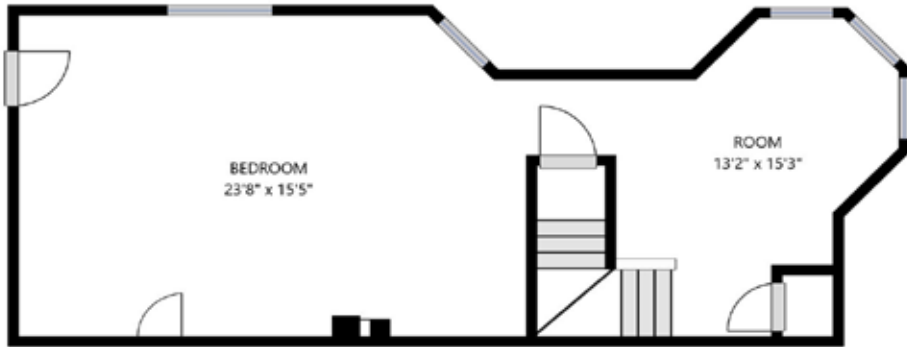

Upper Floor

Lower Level

Main Floor

8307 161st Ave KPS | Lakebay, WA 98351
 Layout & measurement information cannot be guaranteed. Buyer to verify.