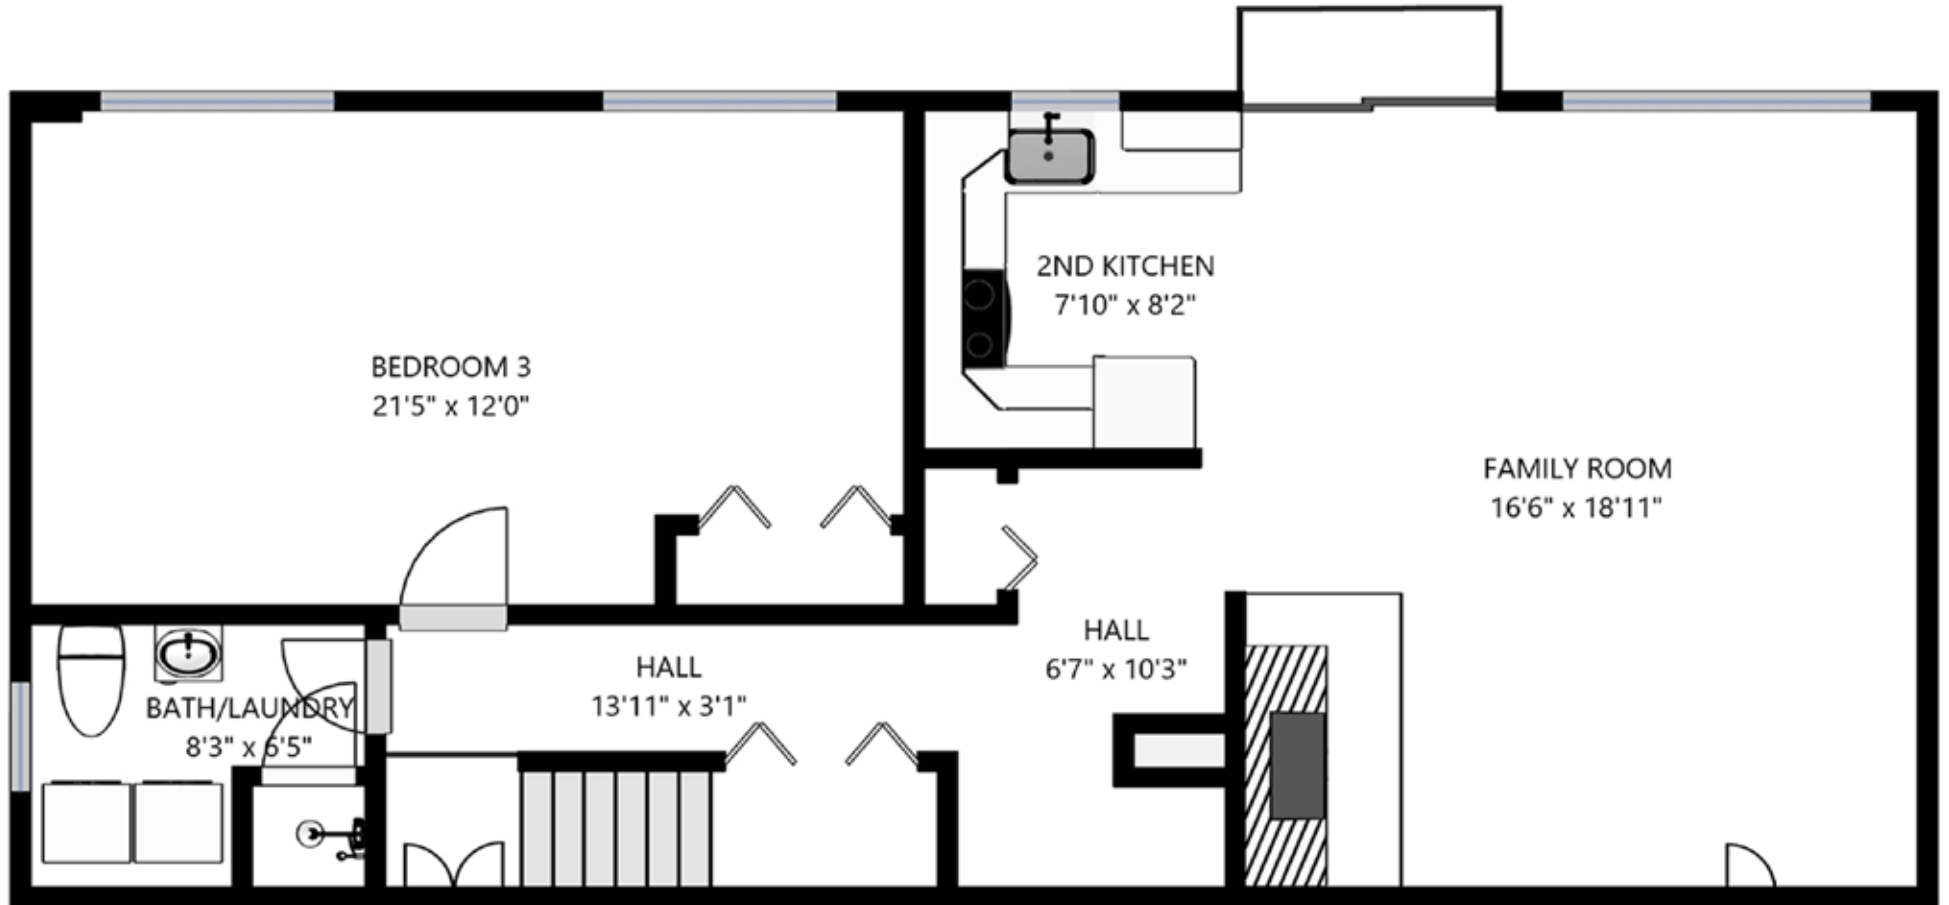

Main Floor

Lower Level

12302 McCormick Dr NW | Gig Harbor, WA 98332
 Layout & measurement information cannot be guaranteed. Buyer to verify.

Main Floor

12302 McCormick Dr NW | Gig Harbor WA 98332
 Layout & measurement information cannot be guaranteed. Buyer to verify.

Lower Level

12302 McCormick Dr NW | Gig Harbor, WA 98332
Layout & measurement information cannot be guaranteed. Buyer to verify.