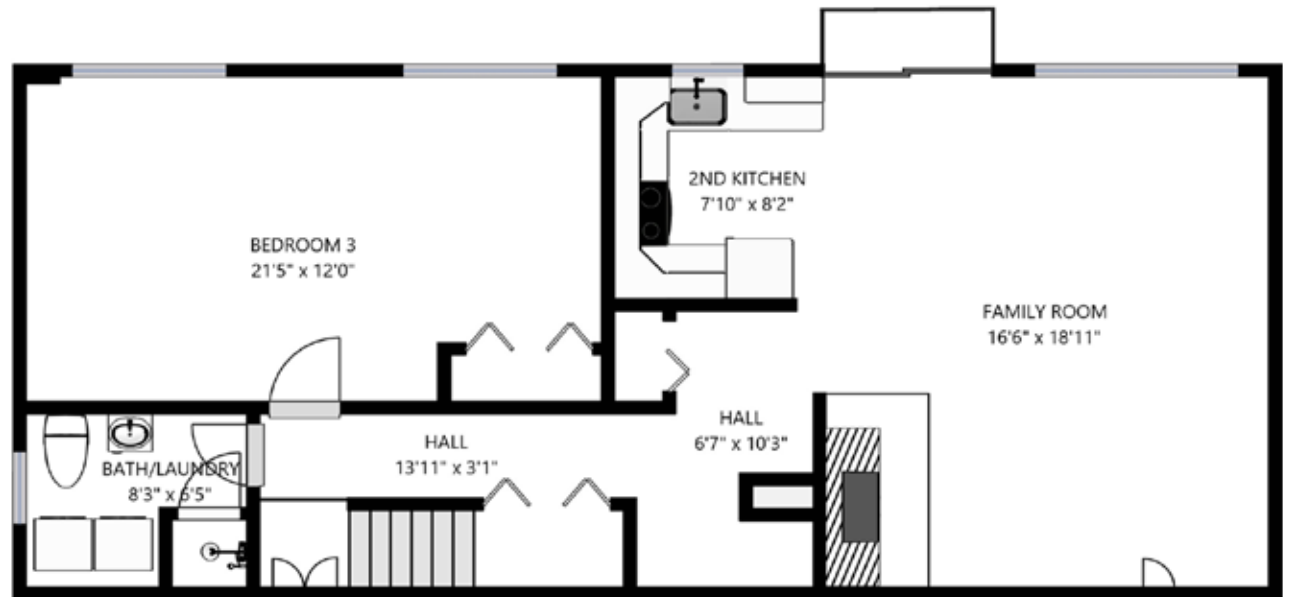

Main Floor

Lower Level

12302 McCormick Dr NW | Gig Harbor, WA 98332
 Layout & measurement information cannot be guaranteed. Buyer to verify.

Main Floor

12302 McCormick Dr NW | Gig Harbor WA 98332
 Layout & measurement information cannot be guaranteed. Buyer to verify.