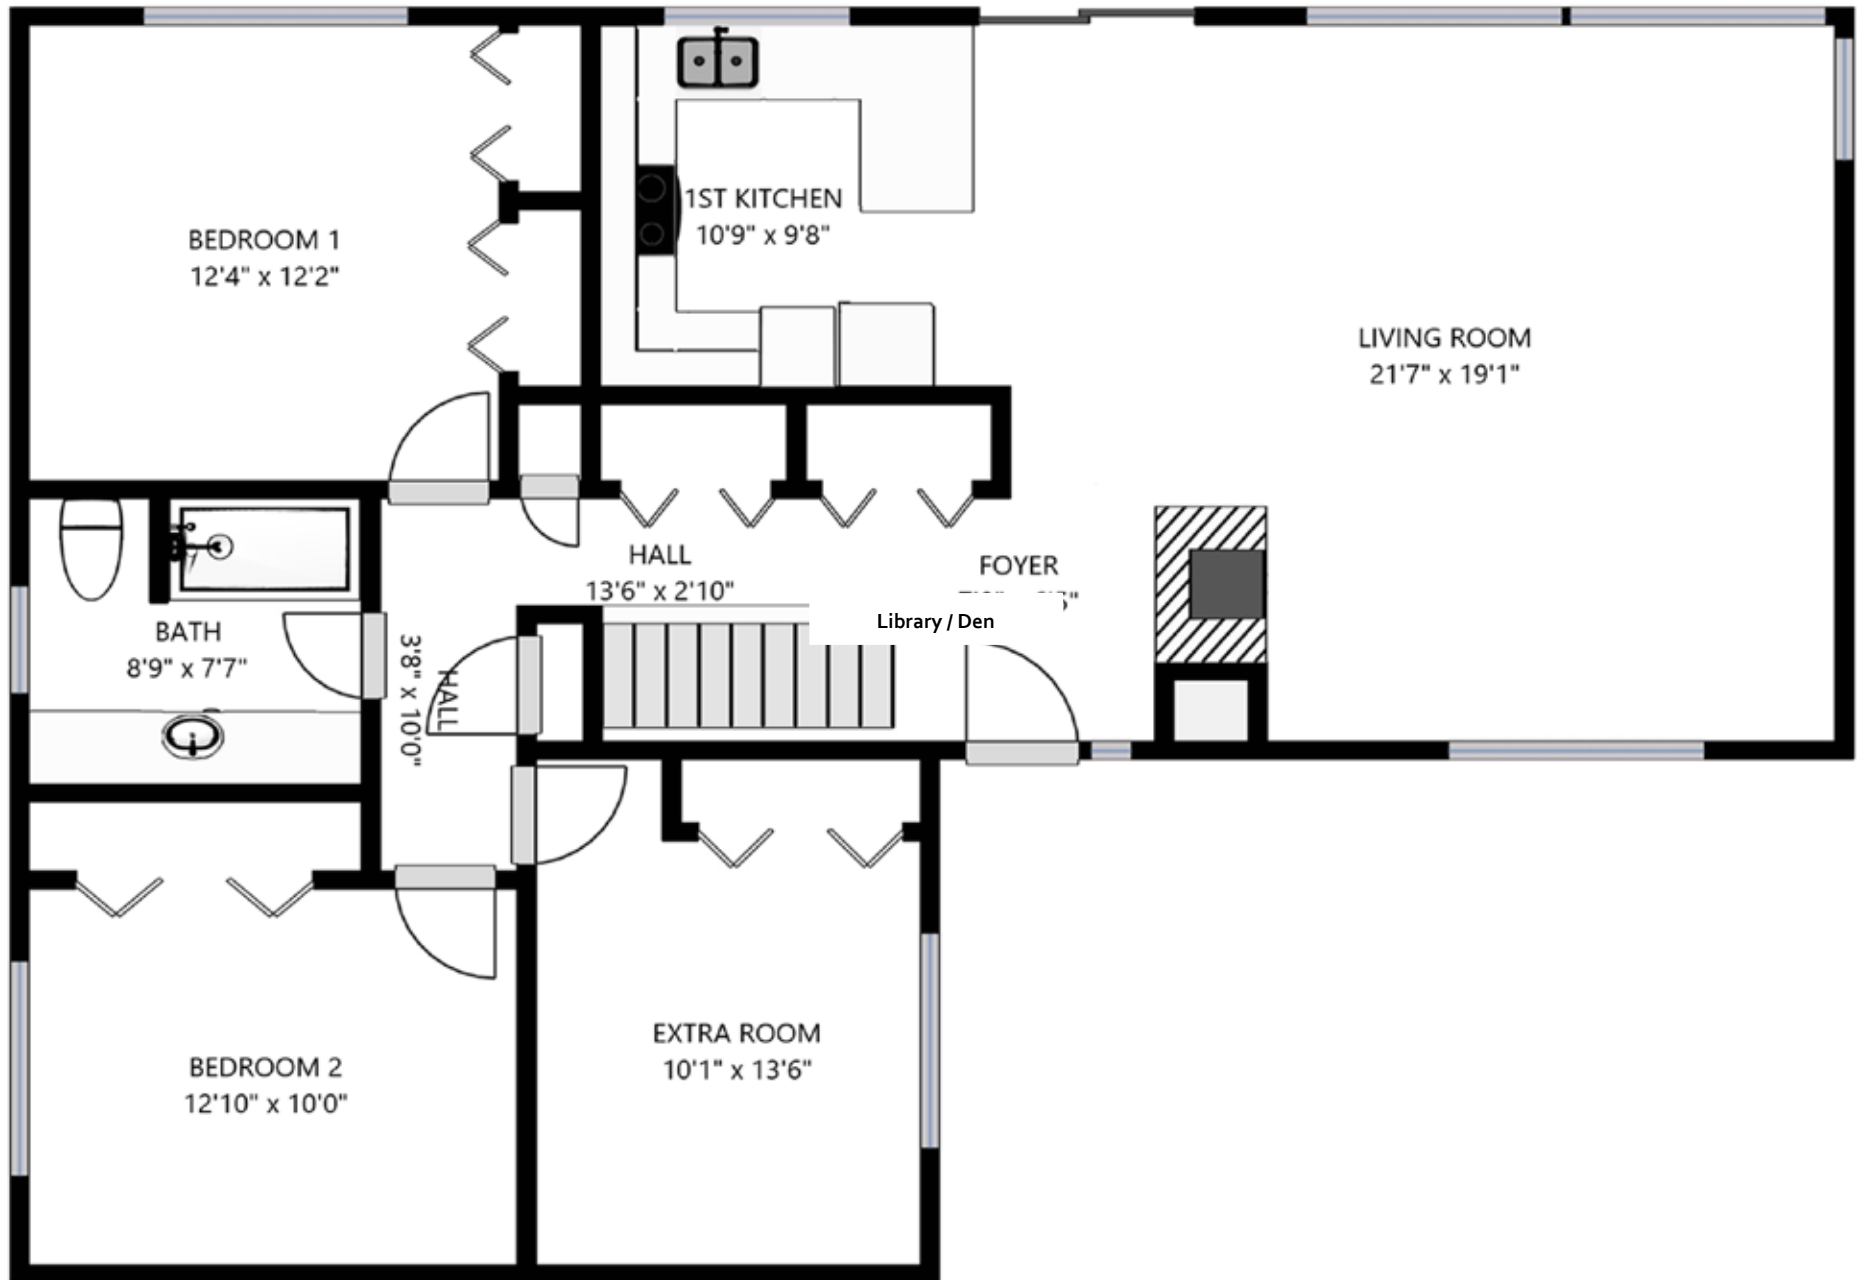

Main Floor

Lower Level

12302 McCormick Dr NW | Gig Harbor, WA 98332
 Layout & measurement information cannot be guaranteed. Buyer to verify.

Main Floor

12302 McCormick Dr NW | Gig Harbor WA 98332
 Layout & measurement information cannot be guaranteed. Buyer to verify.

Lower Level

12302 McCormick Dr NW | Gig Harbor, WA 98332
Layout & measurement information cannot be guaranteed. Buyer to verify.