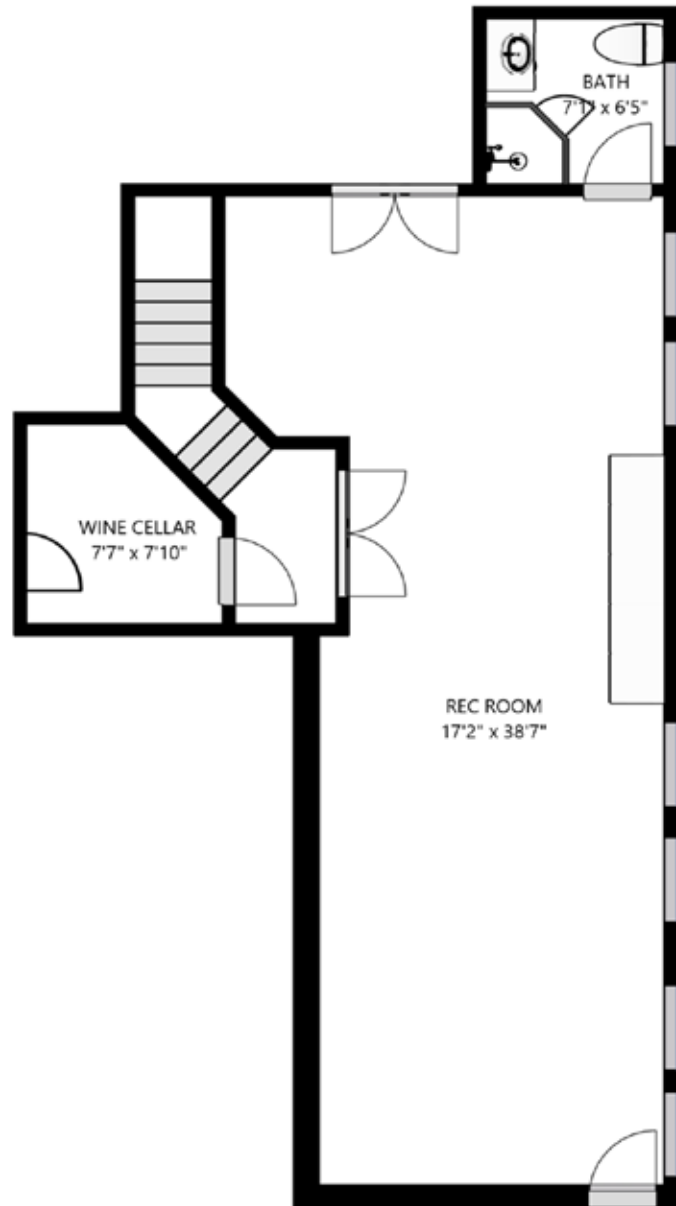

Main Floor

306 Lorenz Rd KPN | Lakebay, WA 98349
 Layout & measurement information cannot be guaranteed. Buyer to verify.

Upper Level

306 Lorenz Rd KPN | Lakebay, WA 98349
 Layout & measurement information cannot be guaranteed. Buyer to verify.

Lower Floor

306 Lorenz Rd KPN | Lakebay, WA 98349
Layout & measurement information cannot be guaranteed. Buyer to verify.