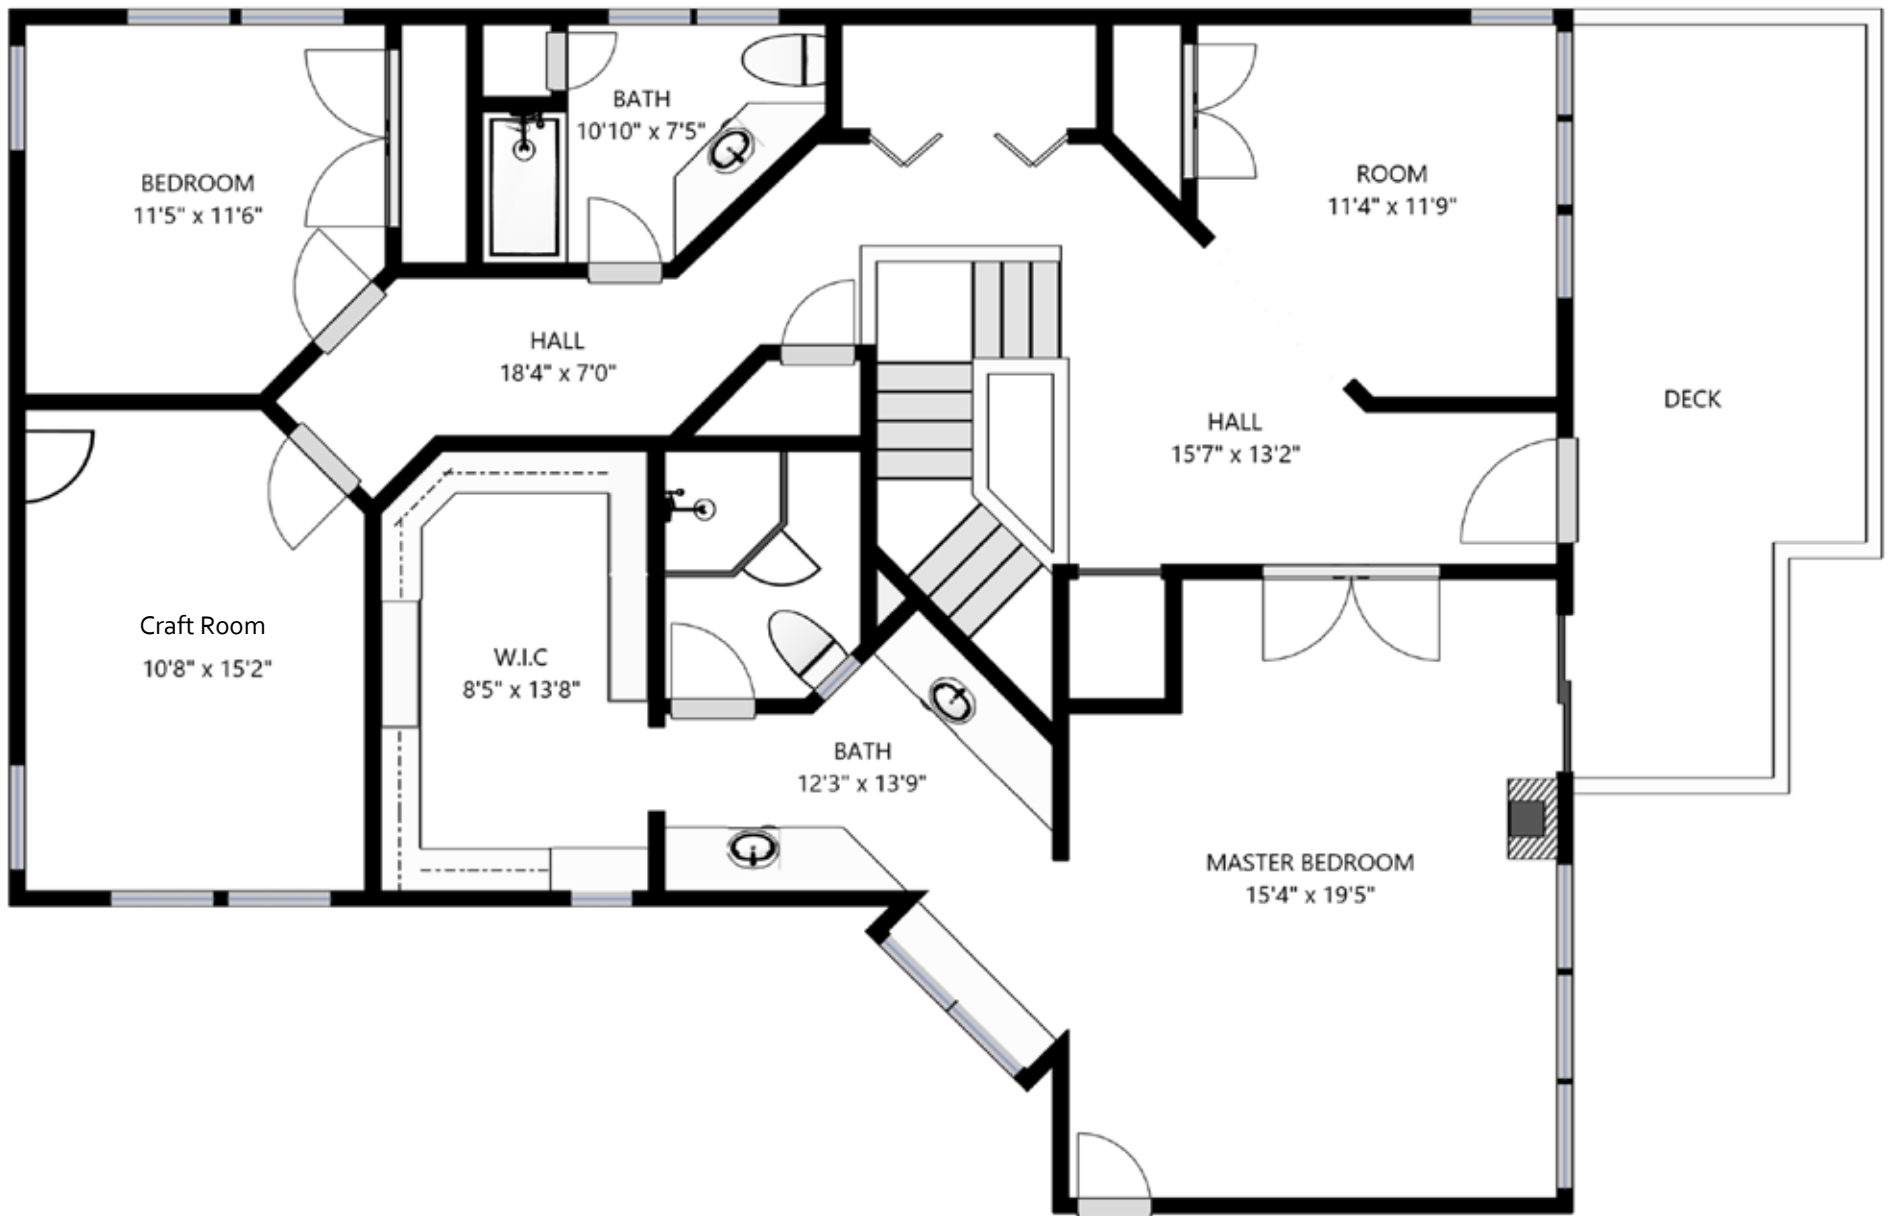

Main Floor

306 Lorenz Rd KPN | Lakebay, WA 98349
 Layout & measurement information cannot be guaranteed. Buyer to verify.

Upper Level

306 Lorenz Rd KPN | Lakebay, WA 98349
 Layout & measurement information cannot be guaranteed. Buyer to verify.

Lower Floor

306 Lorenz Rd KPN | Lakebay, WA 98349
Layout & measurement information cannot be guaranteed. Buyer to verify.