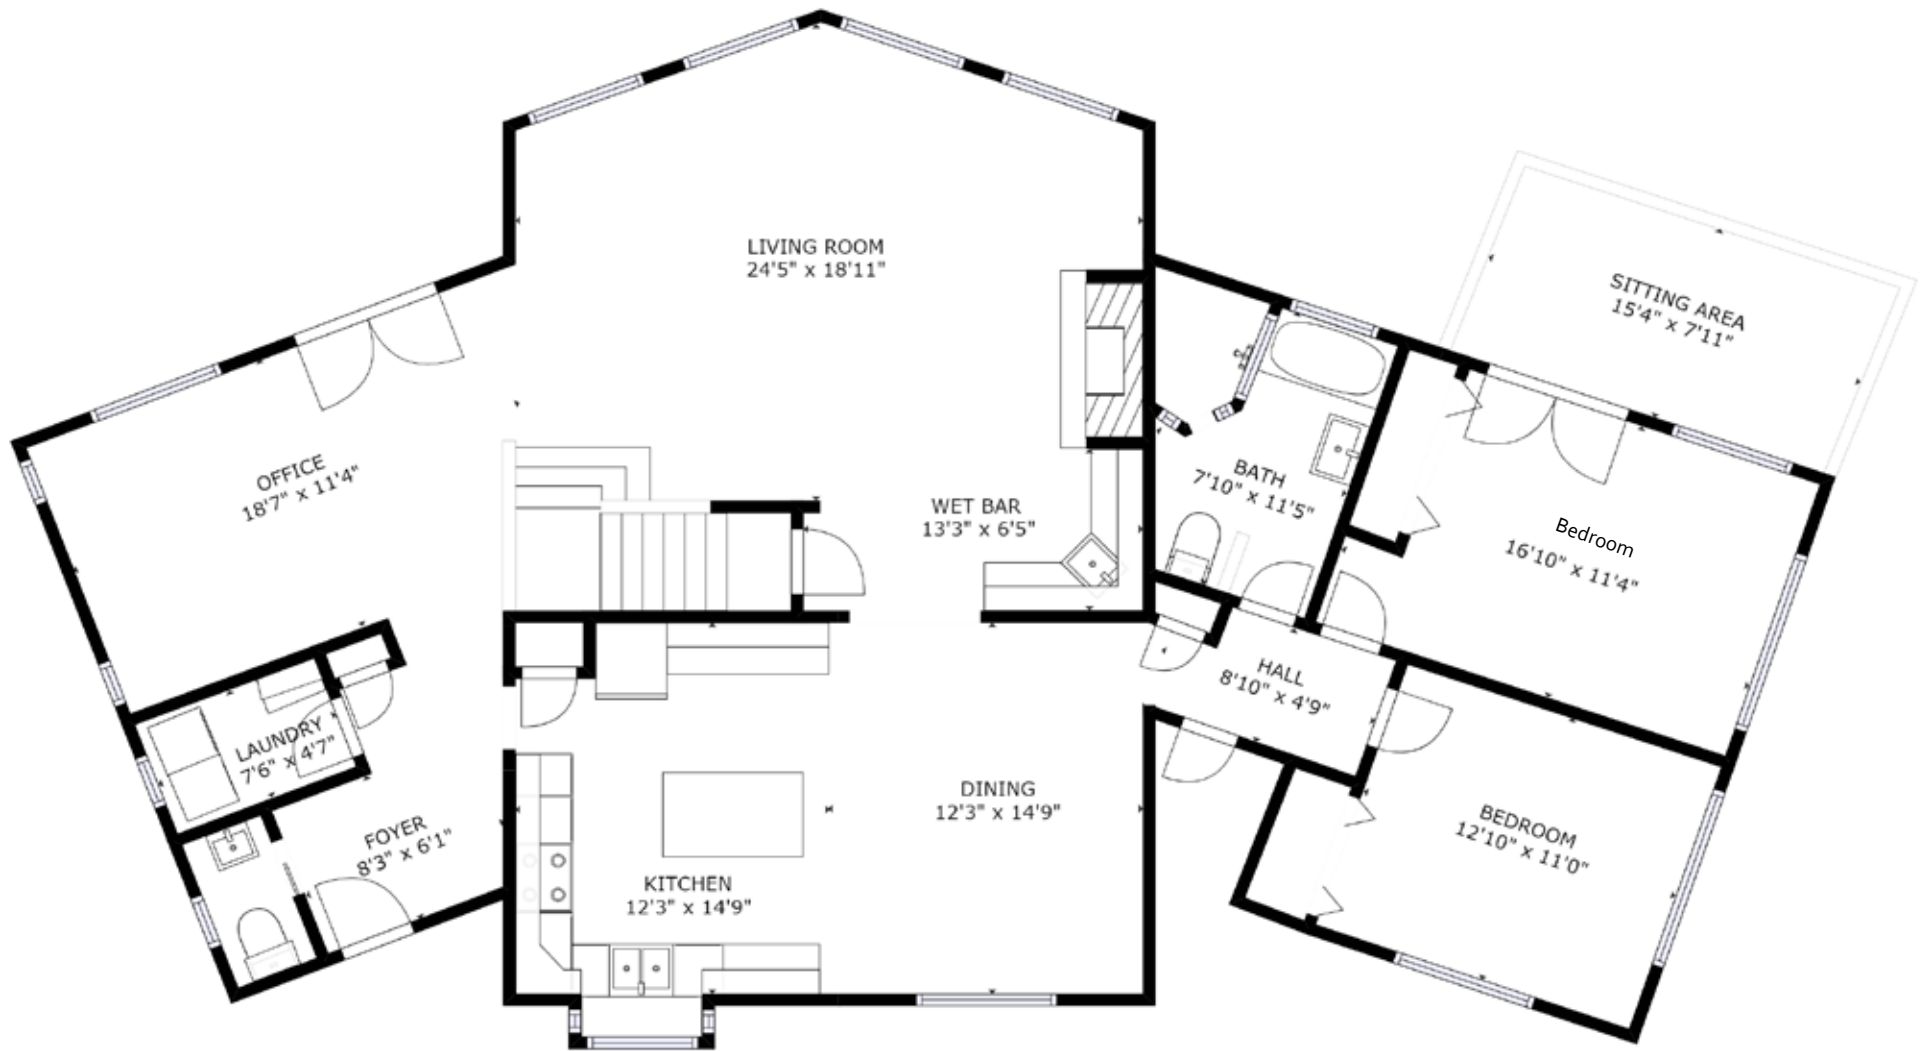

**4005 157th St Ct NW | Gig Harbor, WA 98332**  
 Layout & measurement information cannot be guaranteed. Buyer to verify.

**Main Floor**

4005 157th St Ct NW | Gig Harbor WA 98332  
 Layout & measurement information cannot be guaranteed. Buyer to verify.