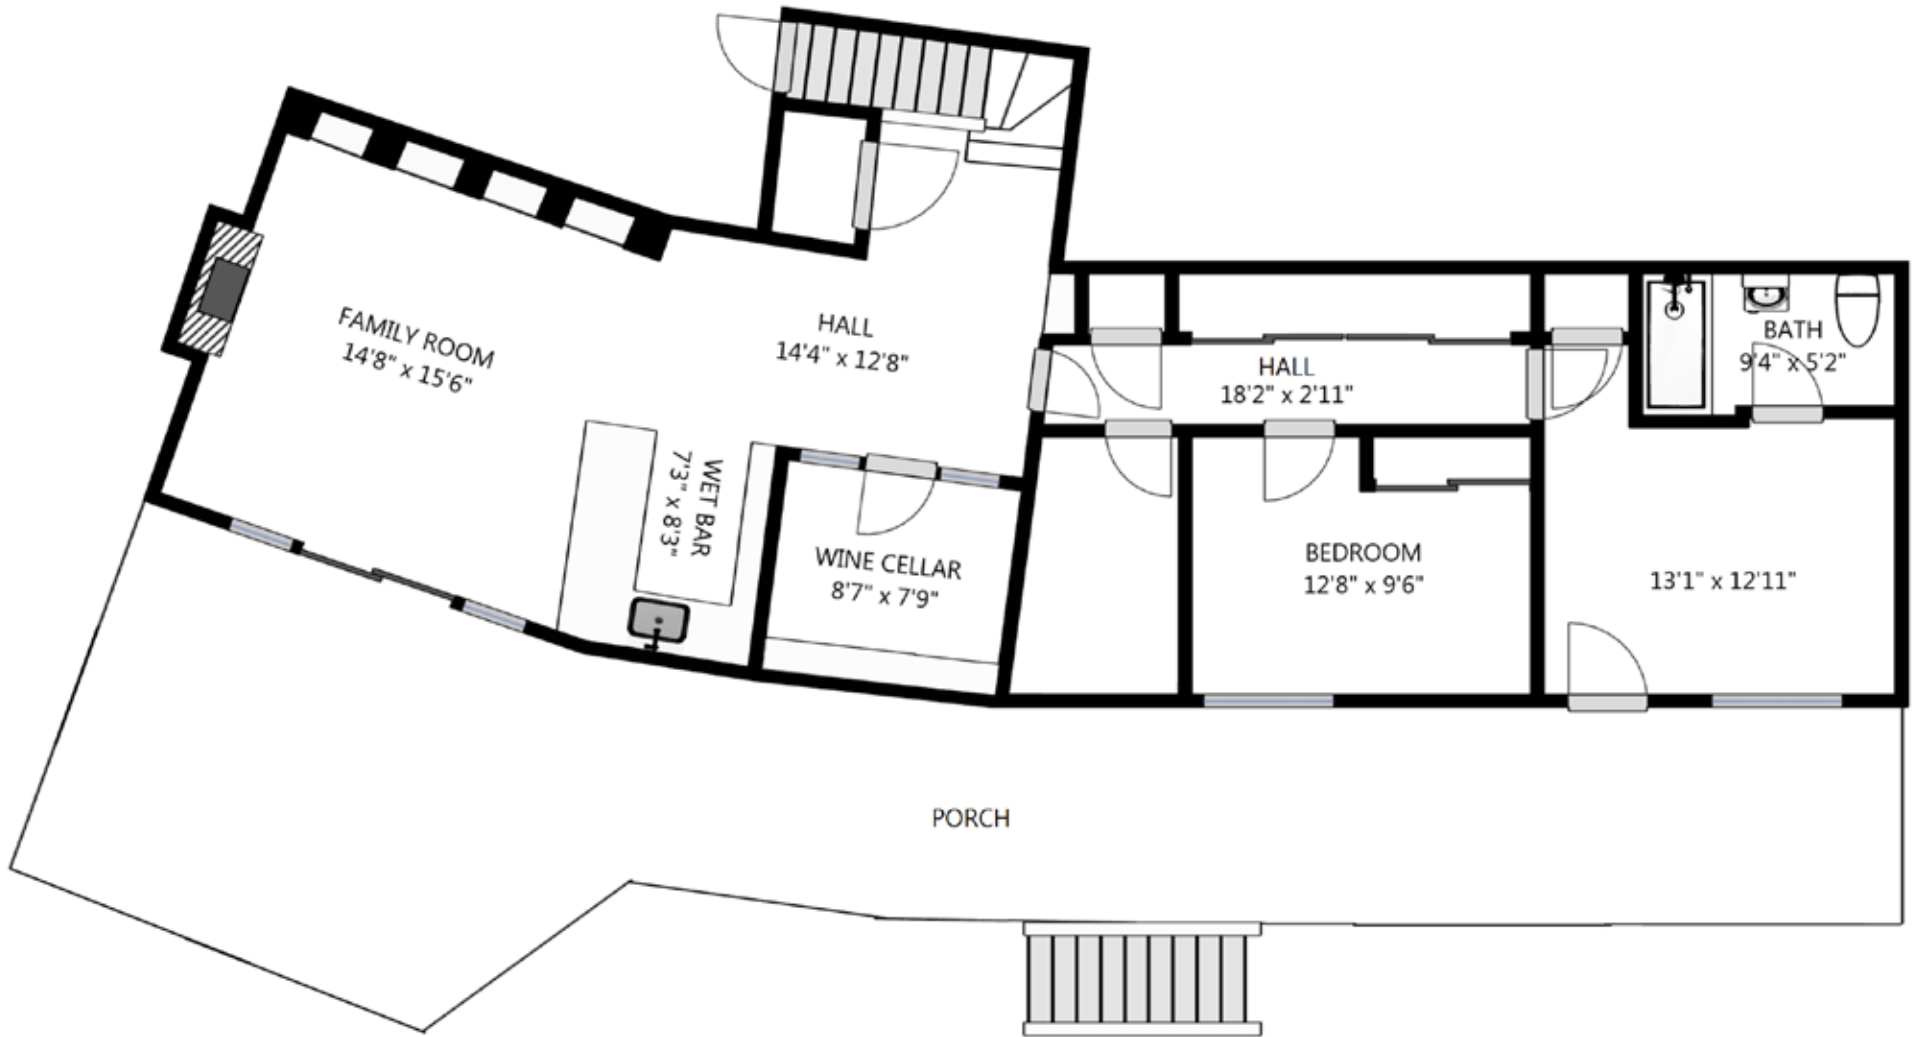

**Main Floor**

818 South Head Ave KPS | Lakebay WA 98349  
Layout & measurement information cannot be guaranteed. Buyer to verify.

Lower Level

818 South Head Ave KPS | Lakebay WA 98349  
Layout & measurement information cannot be guaranteed. Buyer to verify.

**Turret**

**818 South Head Ave KPS | Lakebay WA 98349**  
Layout & measurement information cannot be guaranteed. Buyer to verify.

**POWERED BY**  
 **matterport®**