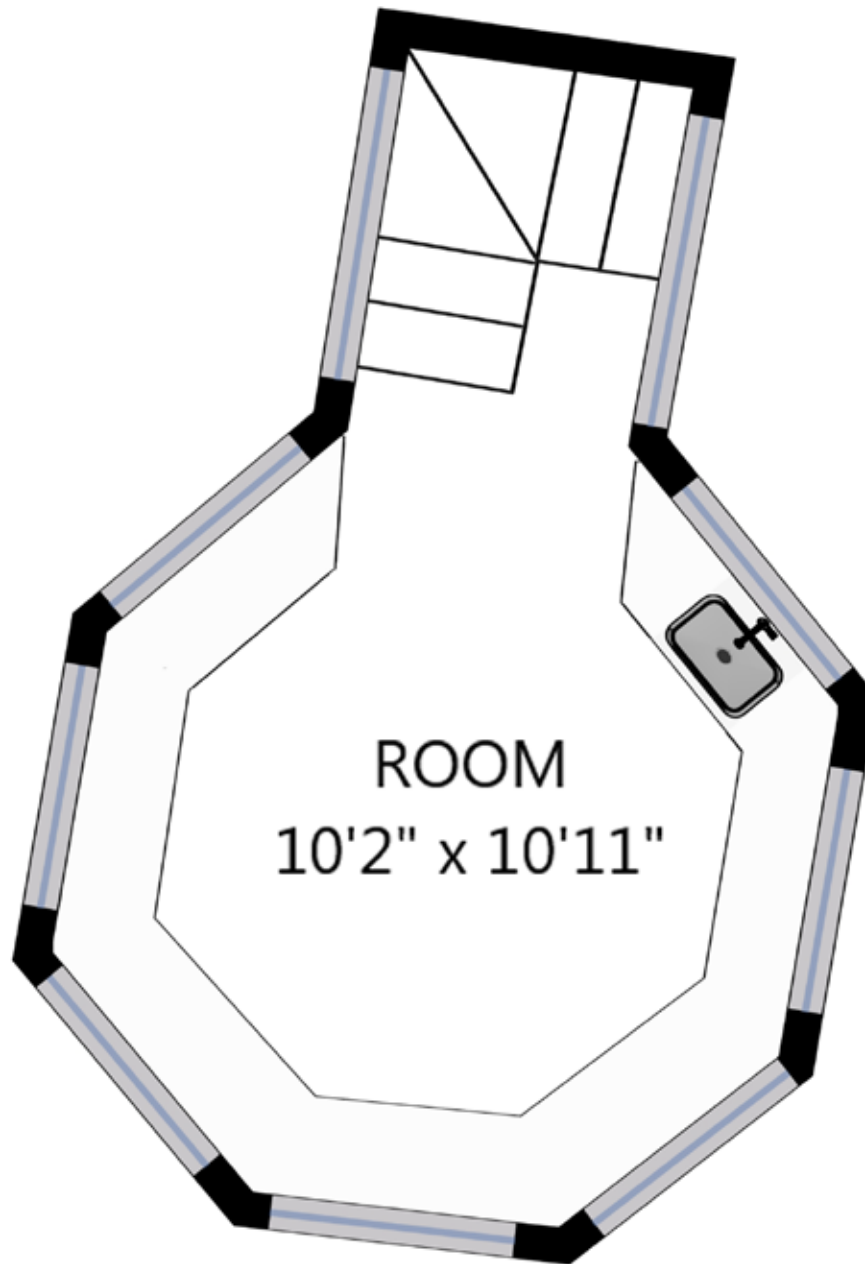

**Main Floor**

818 South Head Ave KPS | Lakebay WA 98349  
Layout & measurement information cannot be guaranteed. Buyer to verify.

Lower Level

818 South Head Ave KPS | Lakebay WA 98349  
Layout & measurement information cannot be guaranteed. Buyer to verify.

**Turret**

**818 South Head Ave KPS | Lakebay WA 98349**  
Layout & measurement information cannot be guaranteed. Buyer to verify.

**POWERED BY**  
 **matterport®**