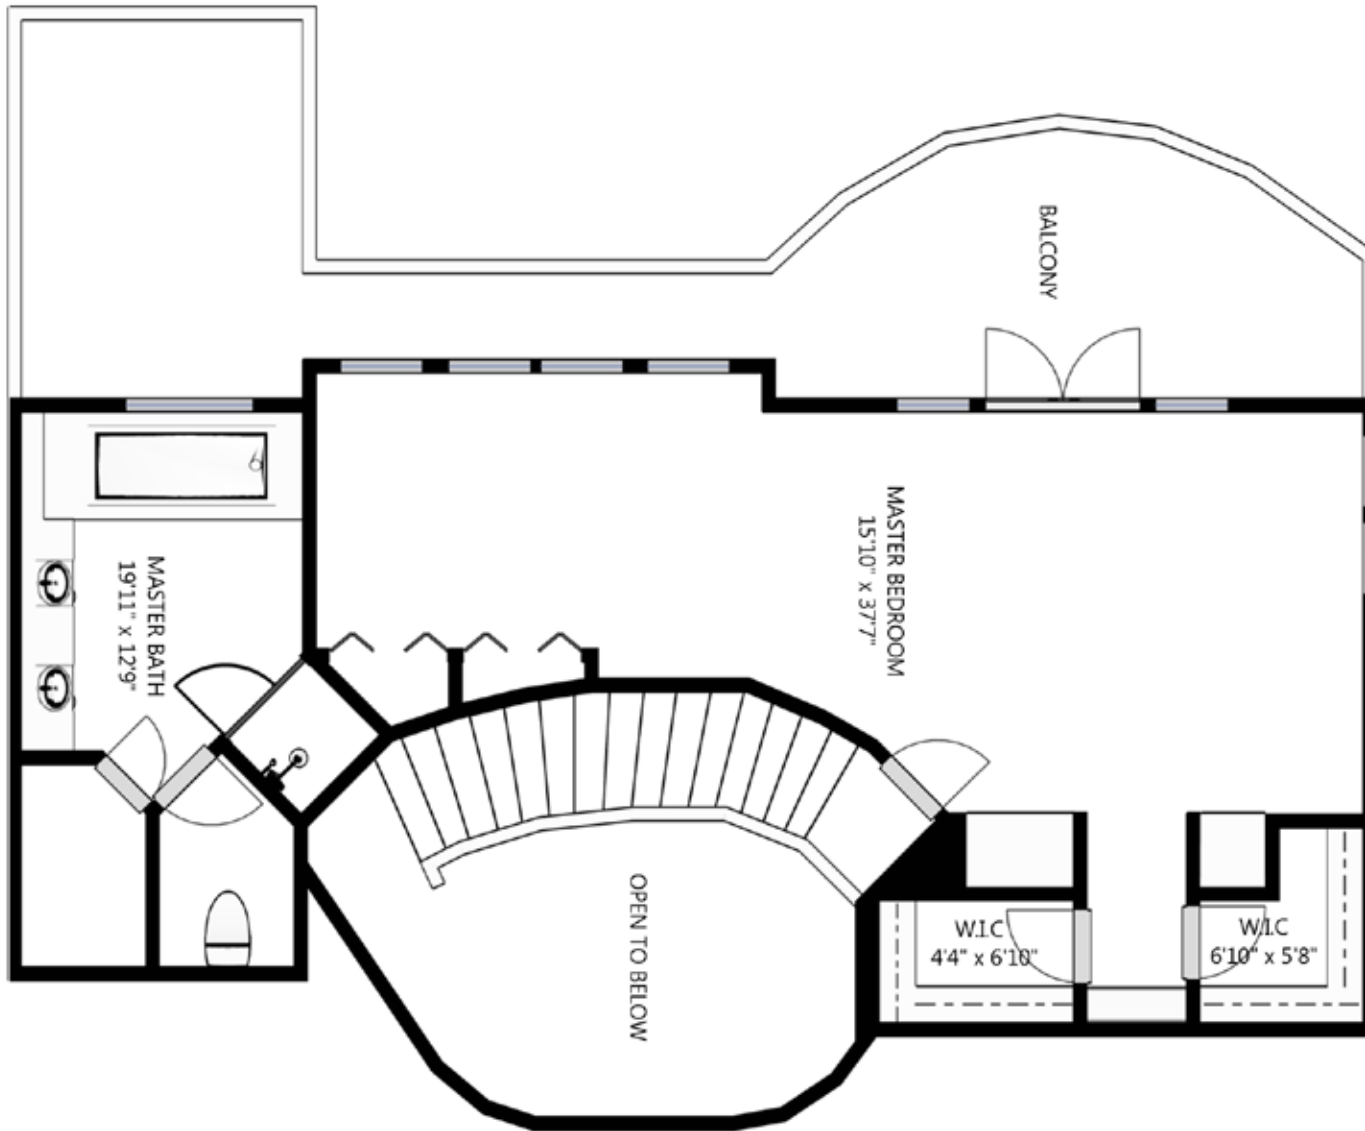

Main Floor

Upper Level

9321 185th Ave Ct KPN
Vaughn, WA 98394

Layout & measurement information cannot be guaranteed. Buyer to verify.

Main Floor

9321 185th Ave Ct KPN | Vaughn, WA 98394

Layout & measurement information cannot be guaranteed. Buyer to verify.

Upper Floor

9321 185th Ave Ct KPN | Vaughn, WA 98394
Layout & measurement information cannot be guaranteed. Buyer to verify.

Detached Carriage House

9321 185th Ave KPN \ Vaughn, WA 98394

Layout & measurement information cannot be guaranteed. Buyer to verify.