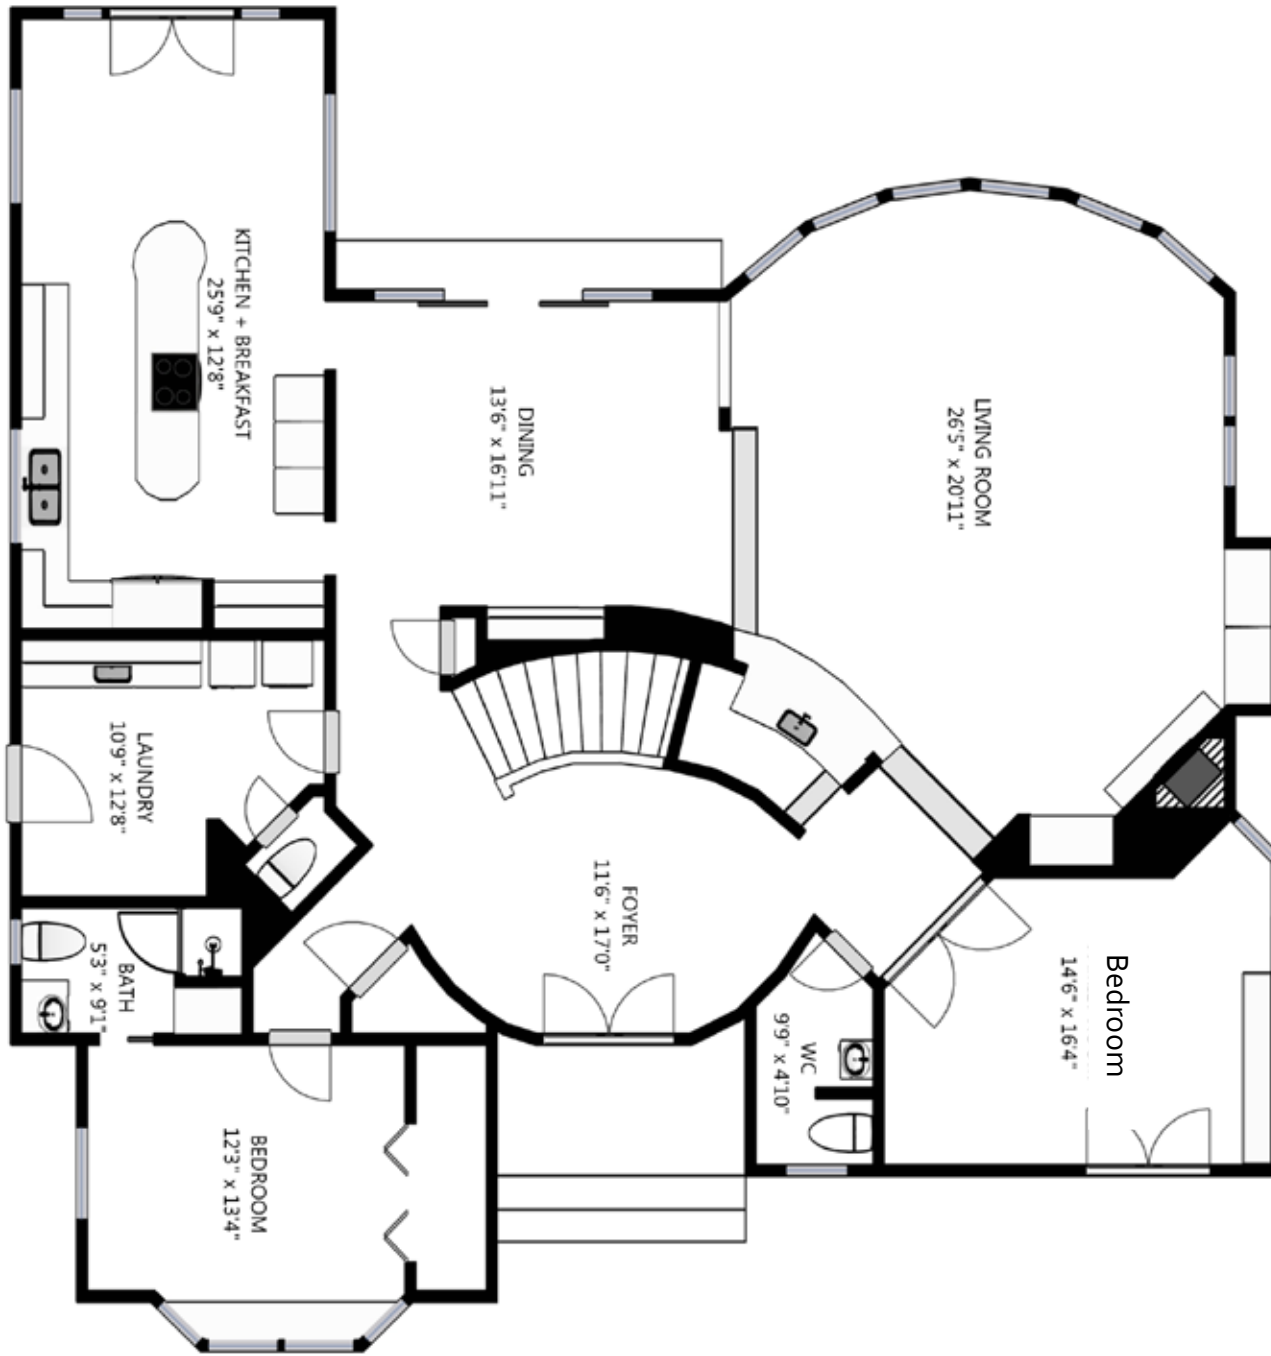

Main Floor

Upper Level

9321 185th Ave Ct KPN
Vaughn, WA 98394

Layout & measurement information cannot be guaranteed. Buyer to verify.

Main Floor

9321 185th Ave Ct KPN | Vaughn, WA 98394

Layout & measurement information cannot be guaranteed. Buyer to verify.

Upper Floor

9321 185th Ave Ct KPN | Vaughn, WA 98394
Layout & measurement information cannot be guaranteed. Buyer to verify.

Detached Carriage House

9321 185th Ave KPN \ Vaughn, WA 98394

Layout & measurement information cannot be guaranteed. Buyer to verify.