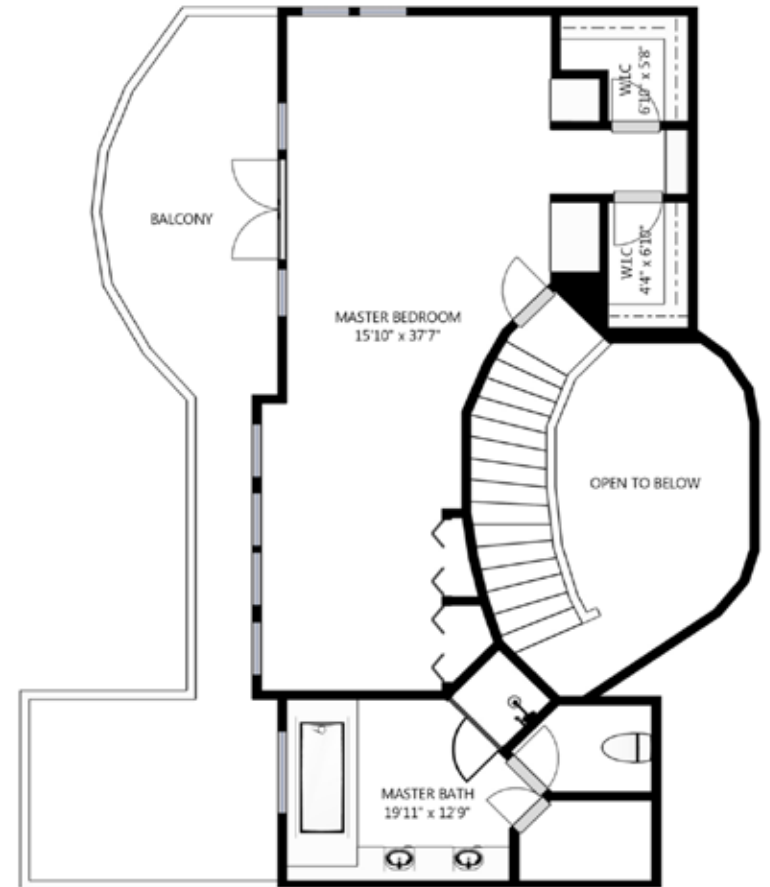

Main Floor

Upper Level

9321 185th Ave Ct KPN
Vaughn, WA 98394

Layout & measurement information cannot be guaranteed. Buyer to verify.

Main Floor

9321 185th Ave Ct KPN | Vaughn, WA 98394

Layout & measurement information cannot be guaranteed. Buyer to verify.

Upper Floor

9321 185th Ave Ct KPN | Vaughn, WA 98394
Layout & measurement information cannot be guaranteed. Buyer to verify.

Detached Carriage House

9321 185th Ave KPN \ Vaughn, WA 98394

Layout & measurement information cannot be guaranteed. Buyer to verify.