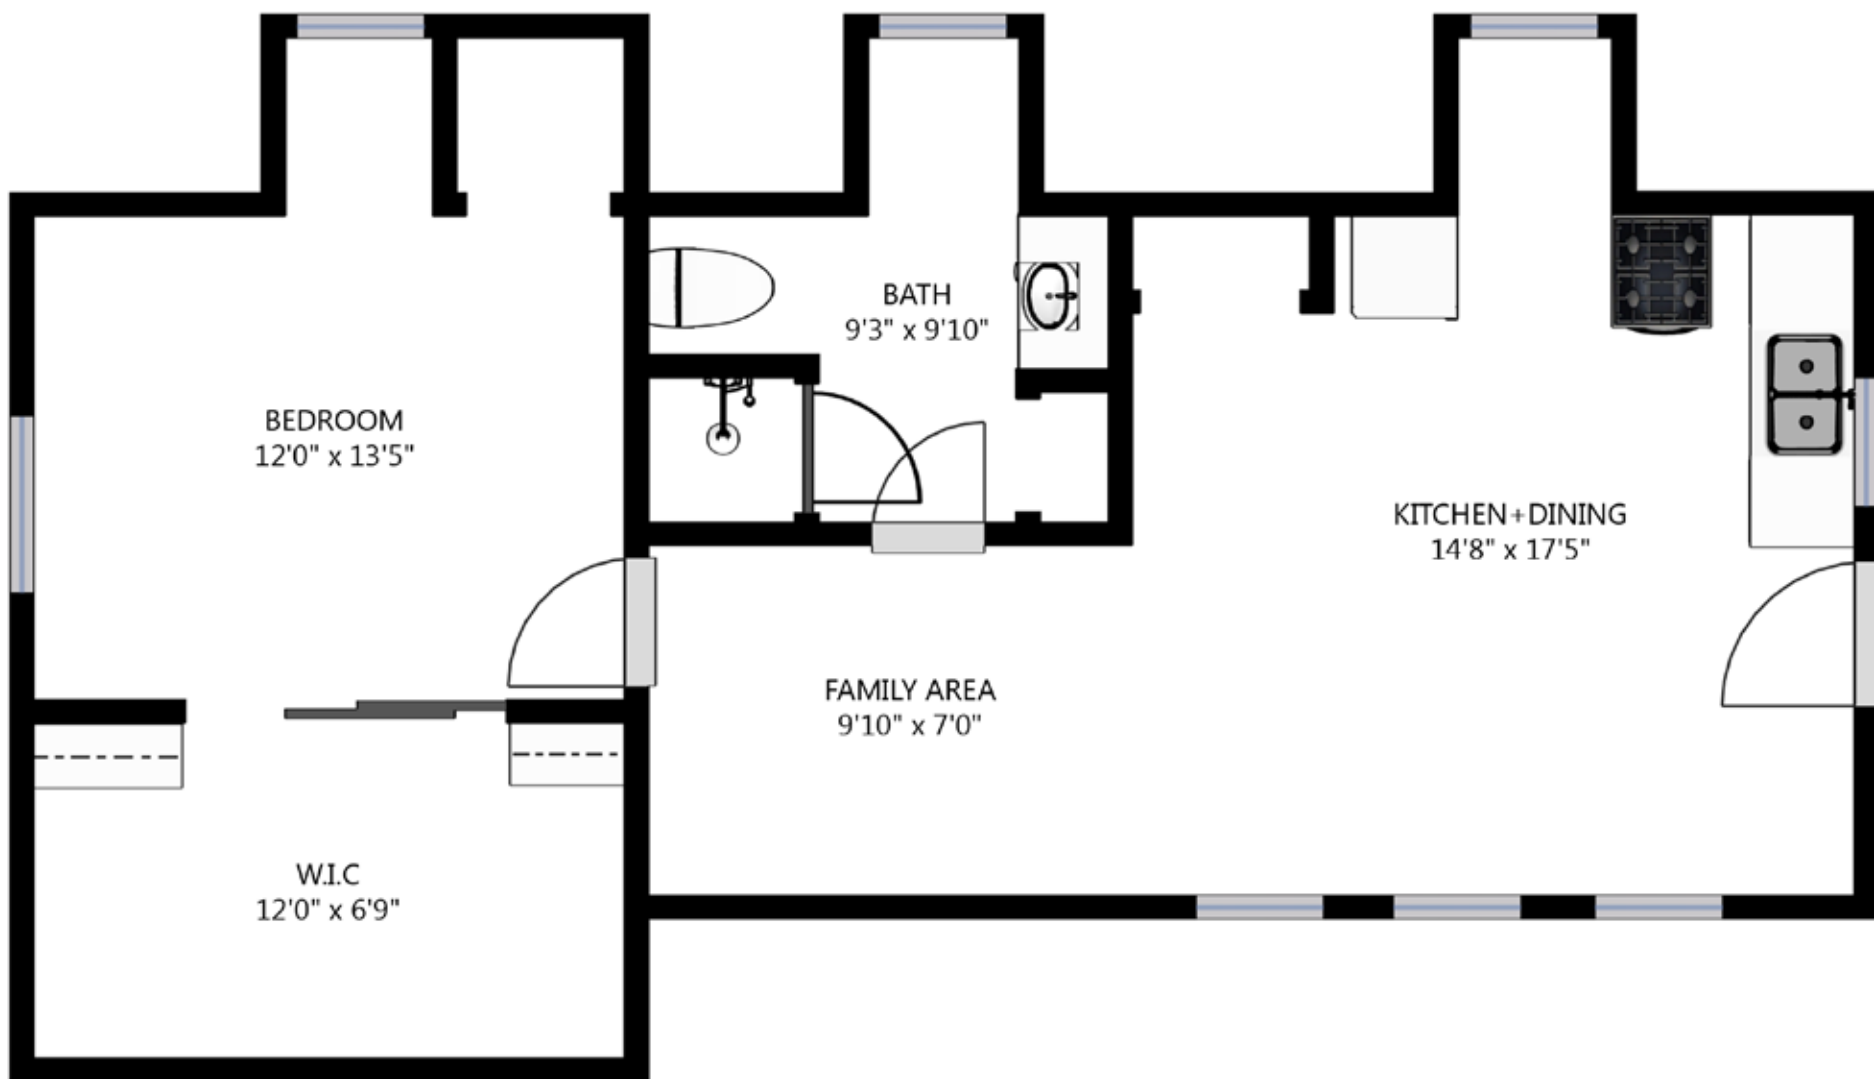

Main Floor

Upper Level

9321 185th Ave Ct KPN
Vaughn, WA 98394

Layout & measurement information cannot be guaranteed. Buyer to verify.

Main Floor

9321 185th Ave Ct KPN | Vaughn, WA 98394

Layout & measurement information cannot be guaranteed. Buyer to verify.

Upper Floor

9321 185th Ave Ct KPN | Vaughn, WA 98394
Layout & measurement information cannot be guaranteed. Buyer to verify.

Detached Carriage House

9321 185th Ave KPN \ Vaughn, WA 98394

Layout & measurement information cannot be guaranteed. Buyer to verify.