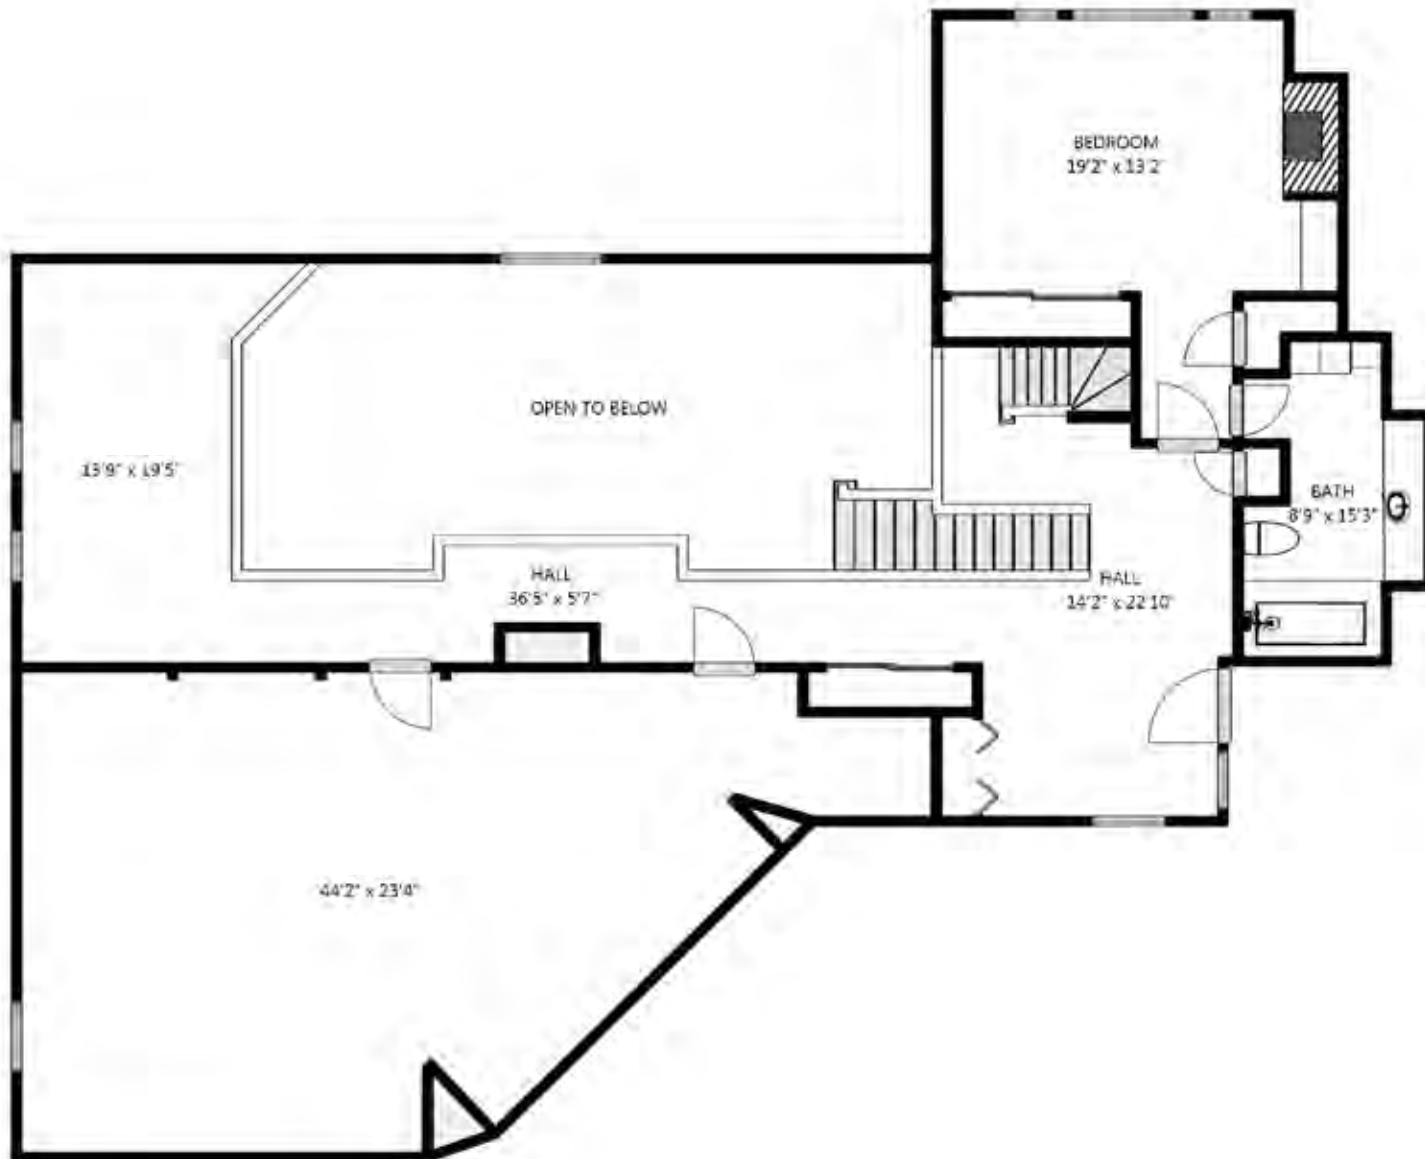

Main Floor

161 Maple Ln NW | Gig Harbor, WA 98335

Layout & measurement information cannot be guaranteed. Buyer to verify.

Second Level

161 Maple Ln NW | Gig Harbor, WA 98335

Layout & measurement information cannot be guaranteed. Buyer to verify.

Third Level

161 Maple Ln NW | Gig Harbor, WA 98335
Layout & measurement information cannot be guaranteed. Buyer to verify.