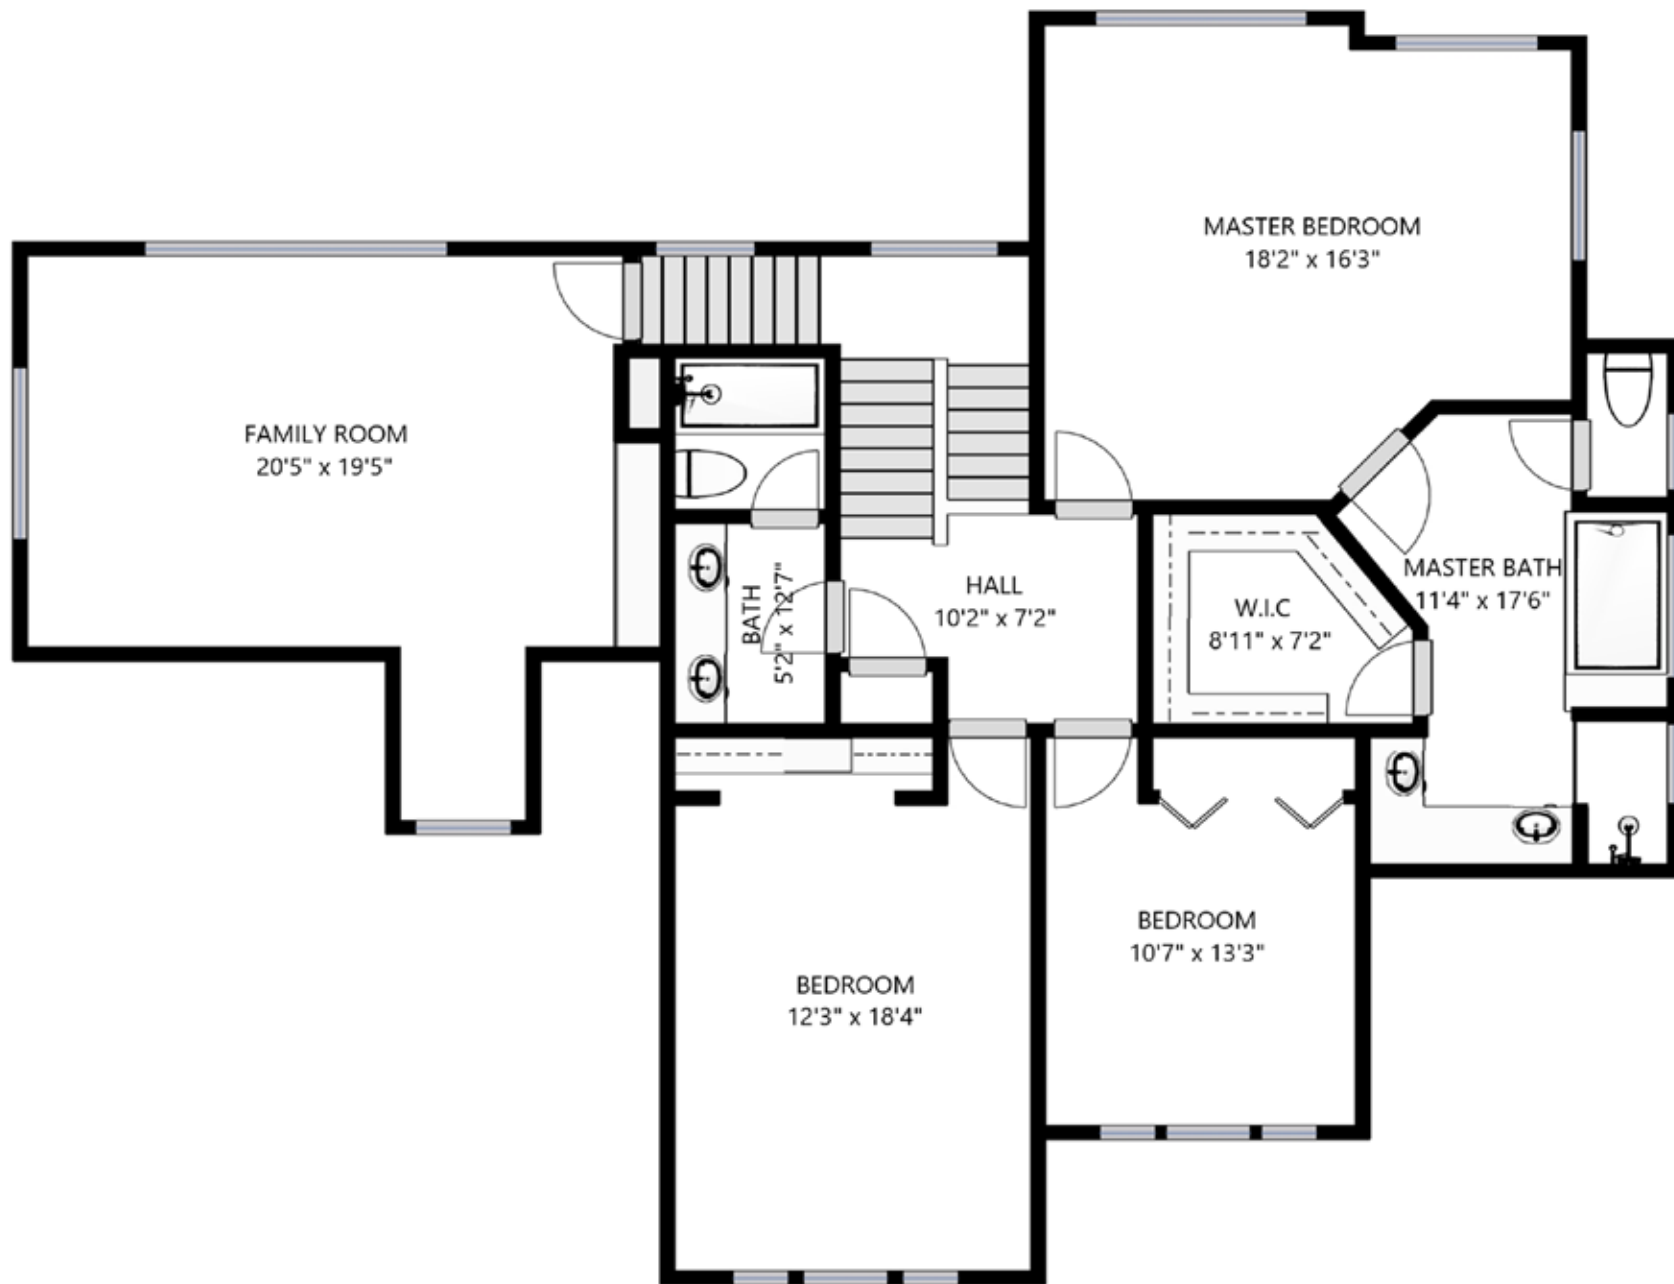

**Main
Floor**

7304 Plant Dr NW | Gig Harbor WA 98335
Layout & measurement information cannot be guaranteed. Buyer to verify.

Upper
Level

7304 Plant Dr NW | Gig Harbor, WA 98335
Layout & measurement information cannot be guaranteed. Buyer to verify.