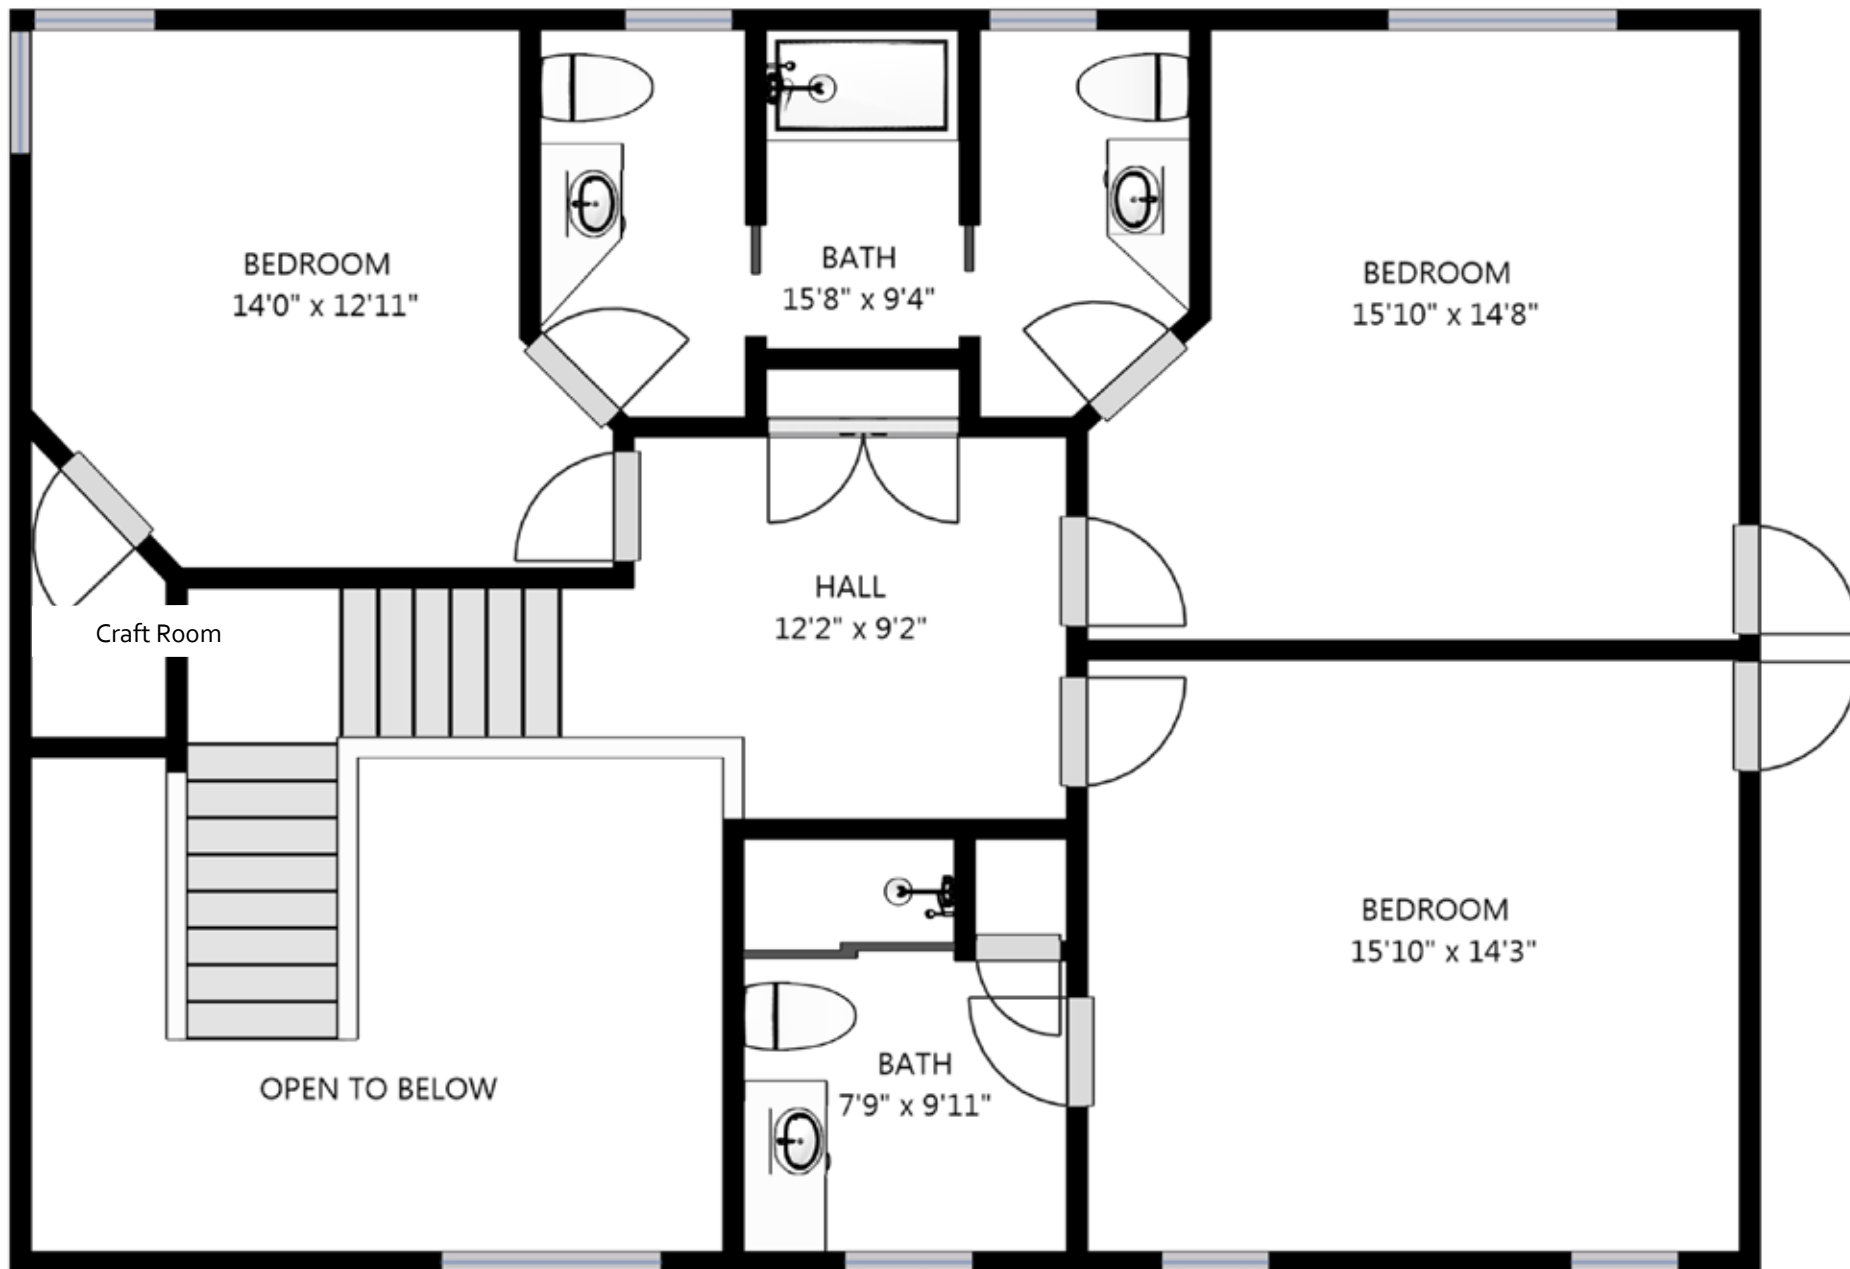

**Main Floor**

6415 52nd Ave NW | Gig Harbor, WA 98335  
 Layout & measurement information cannot be guaranteed. Buyer to verify.

**Upper Level**

6415 52nd Ave NW | Gig Harbor, WA 98335  
Layout & measurement information cannot be guaranteed. Buyer to verify.